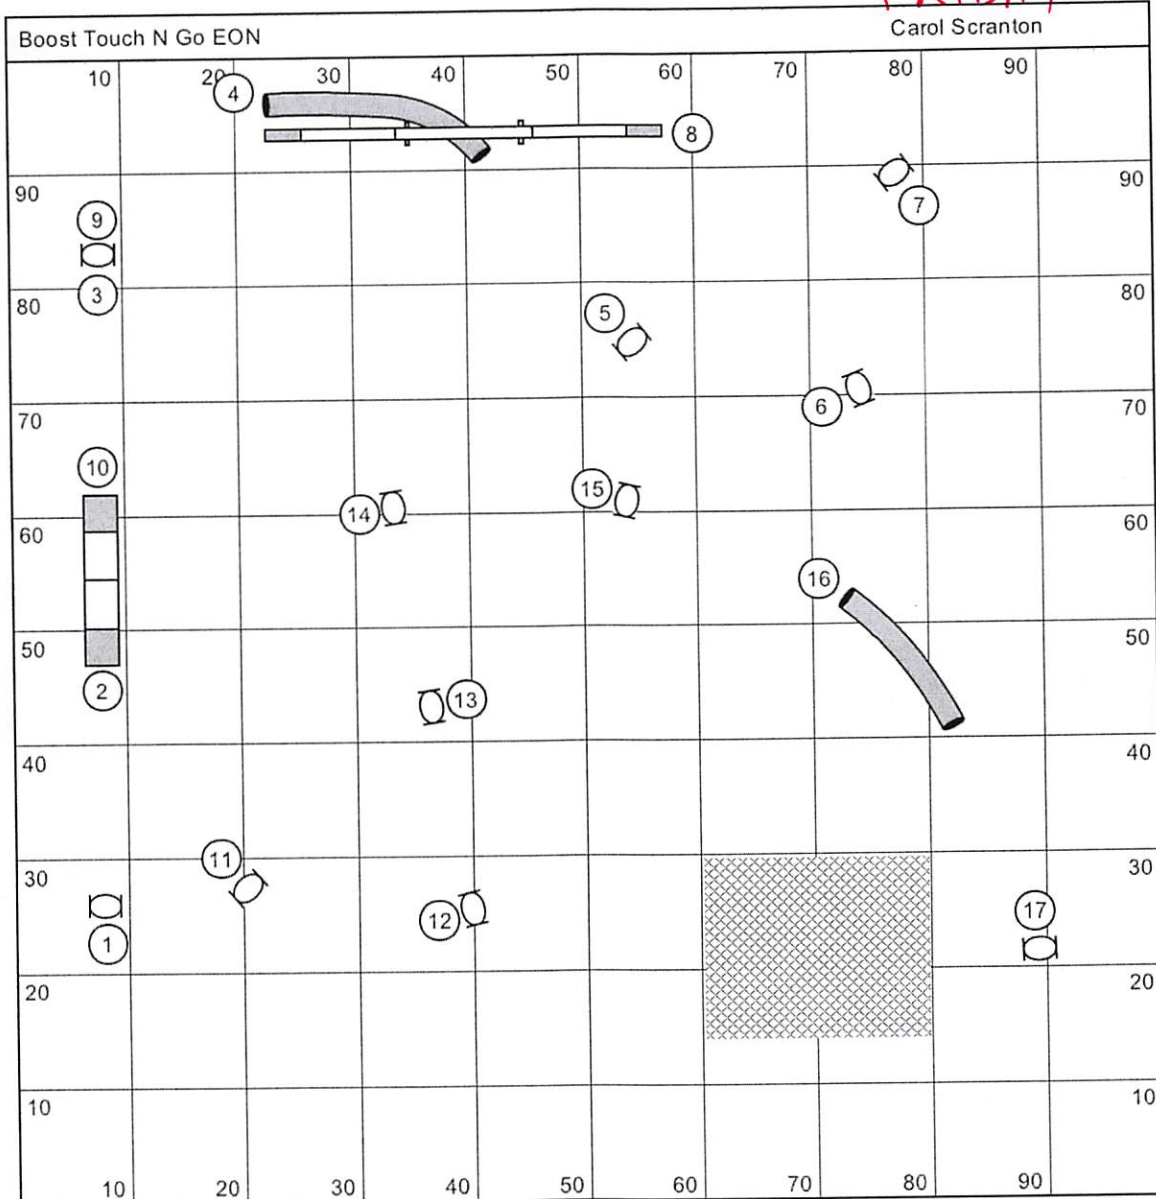

FRIDAY

FRIDAY

FRIDAY

FRIDAY

FRIDAY

FRIDAY

FRIDAY

Caulk Novice Regular 1						Scranton	
10	20	30	40	50	60	70	80
							
80							80
70							70
60							
50							50
40							
30							30
20							20
10							10
10	20	30	40	50	60	70	80