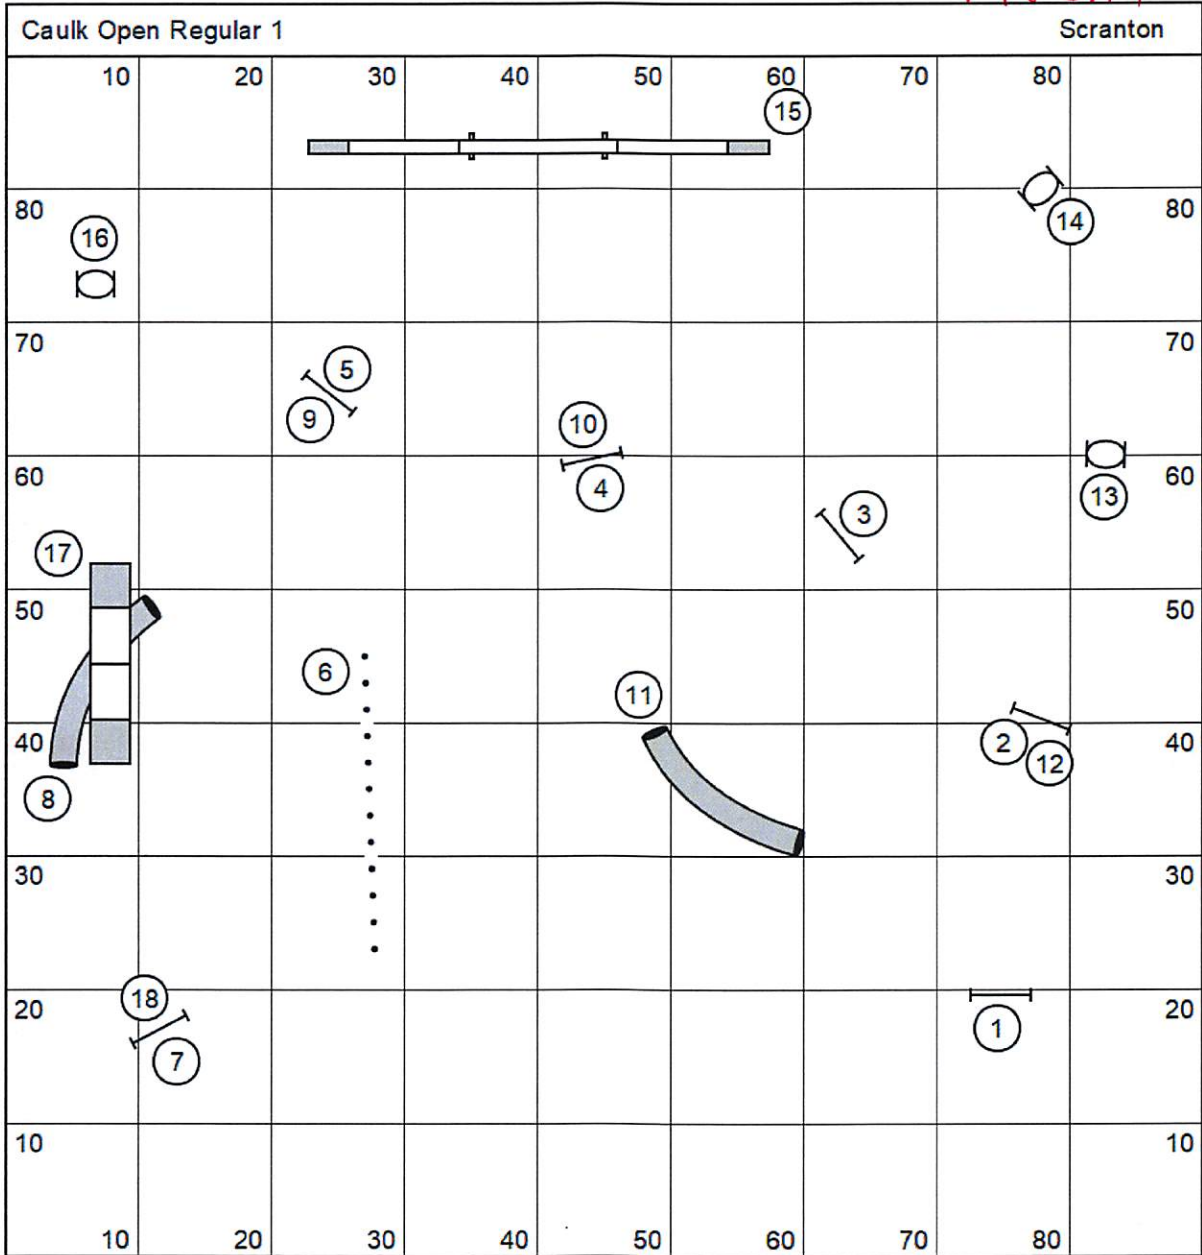

FRIDAY

FRIDAY

FRIDAY

FRIDAY

FRIDAY

FRIDAY

FRIDAY

Caulk Novice Regular 1						Scranton	
10	20	30	40	50	60	70	80
							
80							80
70							70
60							
50							50
40							
30							30
20							20
10							10
10	20	30	40	50	60	70	80