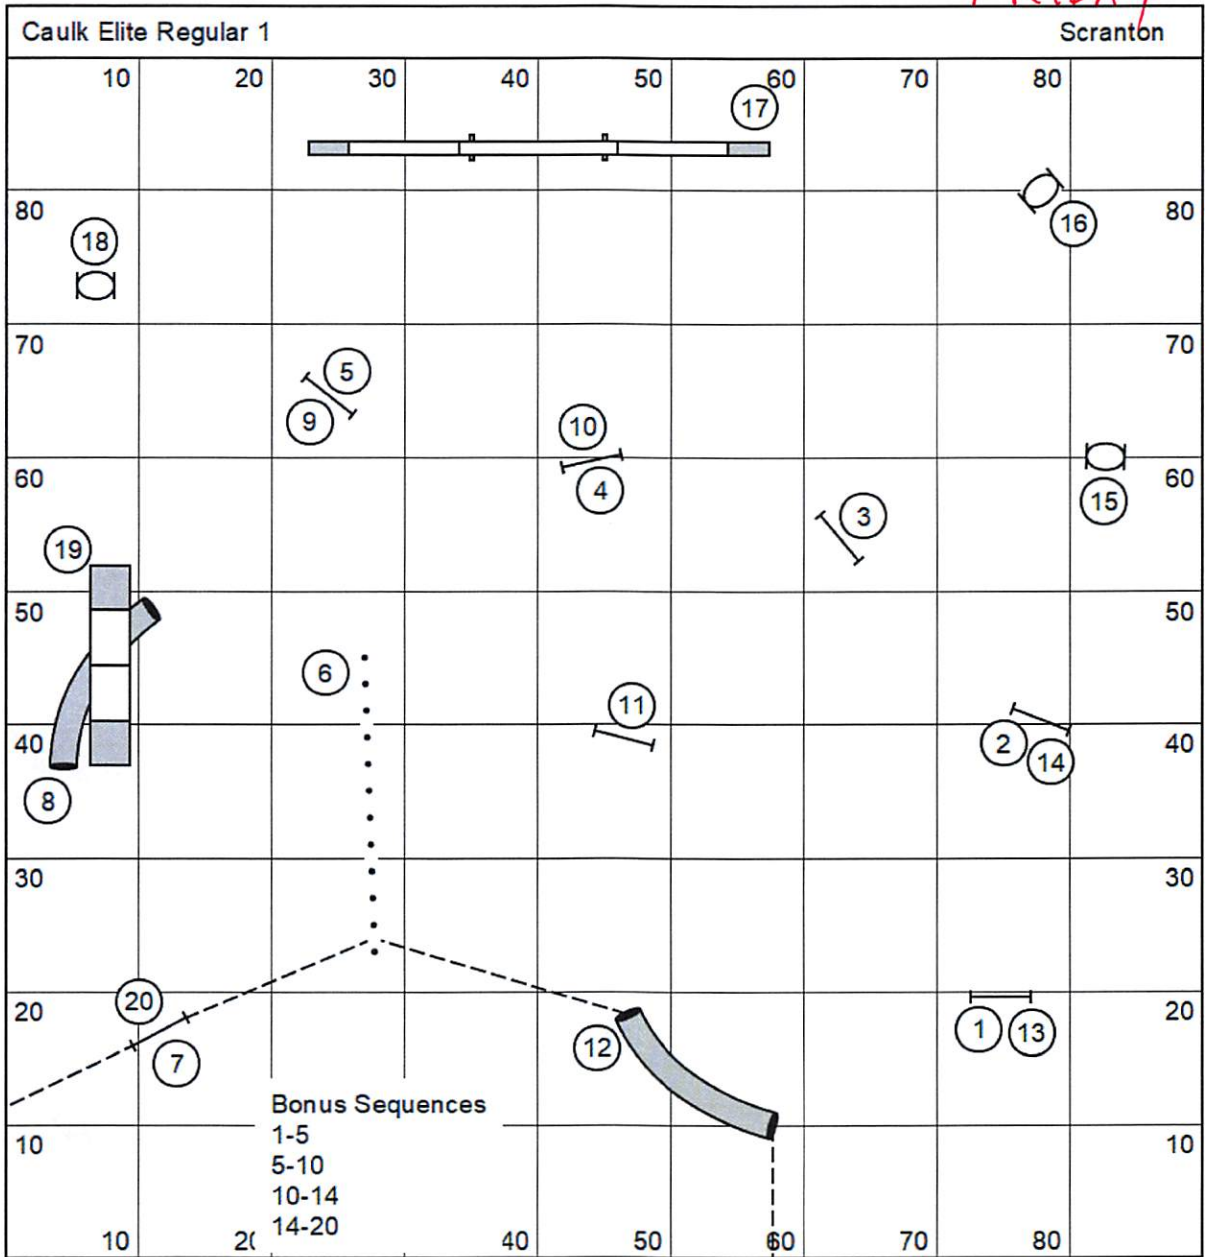

FRIDAY

FRIDAY

FRIDAY

FRIDAY

FRIDAY

FRIDAY

FRIDAY

Caulk Novice Regular 1						Scranton	
10	20	30	40	50	60	70	80
							
80							80
70							70
60							
50							50
40							
30							30
20							20
10							10
10	20	30	40	50	60	70	80