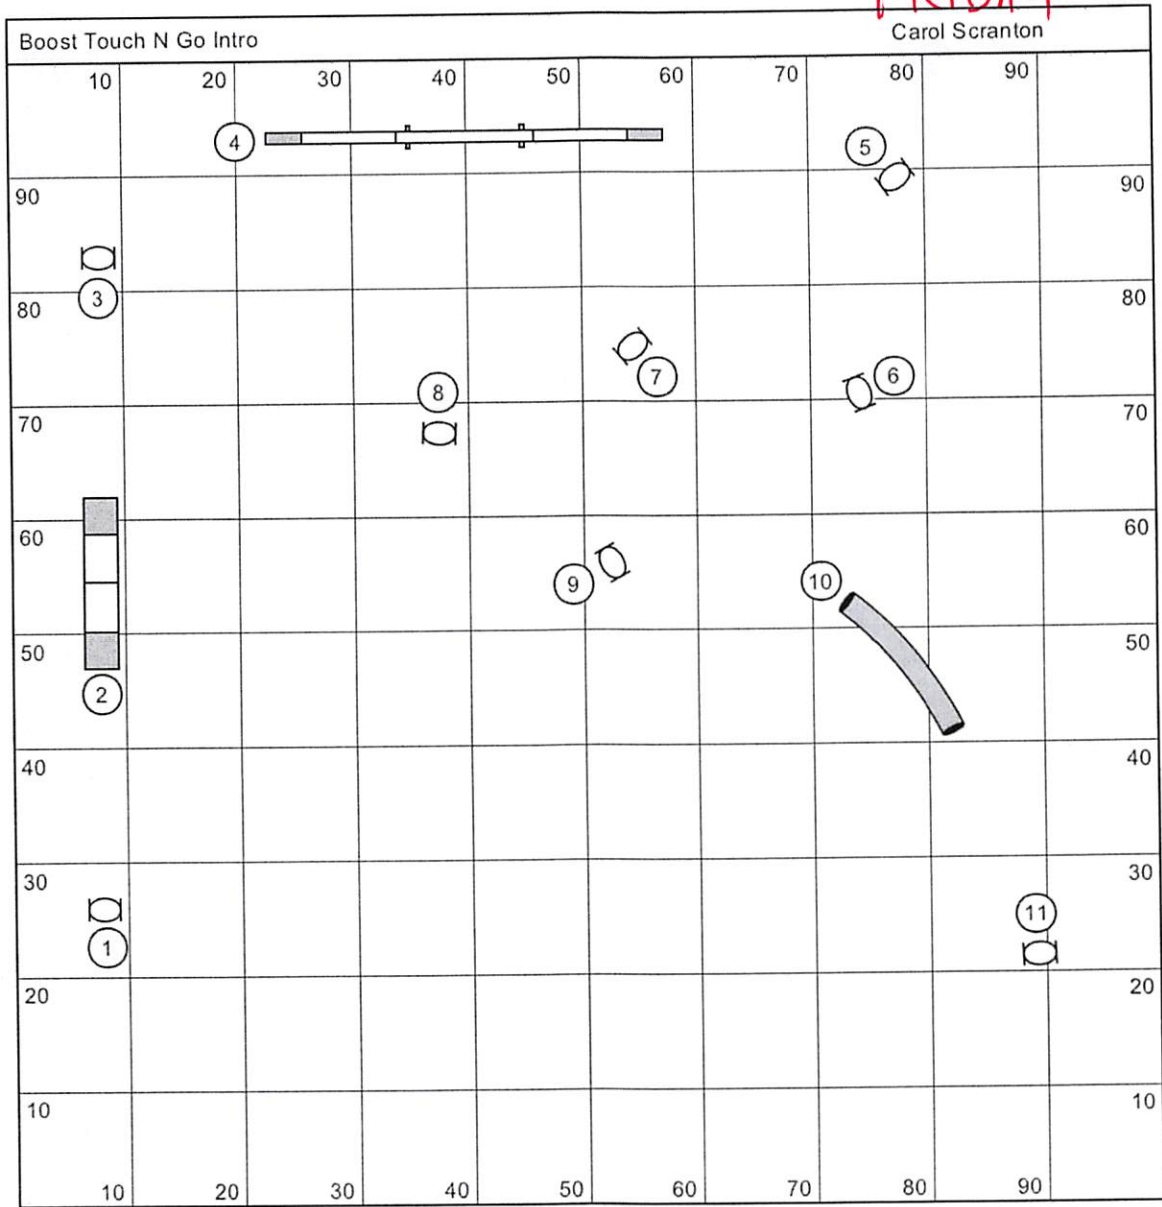

FRIDAY

FRIDAY

FRIDAY

FRIDAY

FRIDAY

FRIDAY

FRIDAY

Caulk Novice Regular 1						Scranton	
10	20	30	40	50	60	70	80
							
80							80
70							70
60							
50							50
40							
30							30
20							20
10							10
10	20	30	40	50	60	70	80