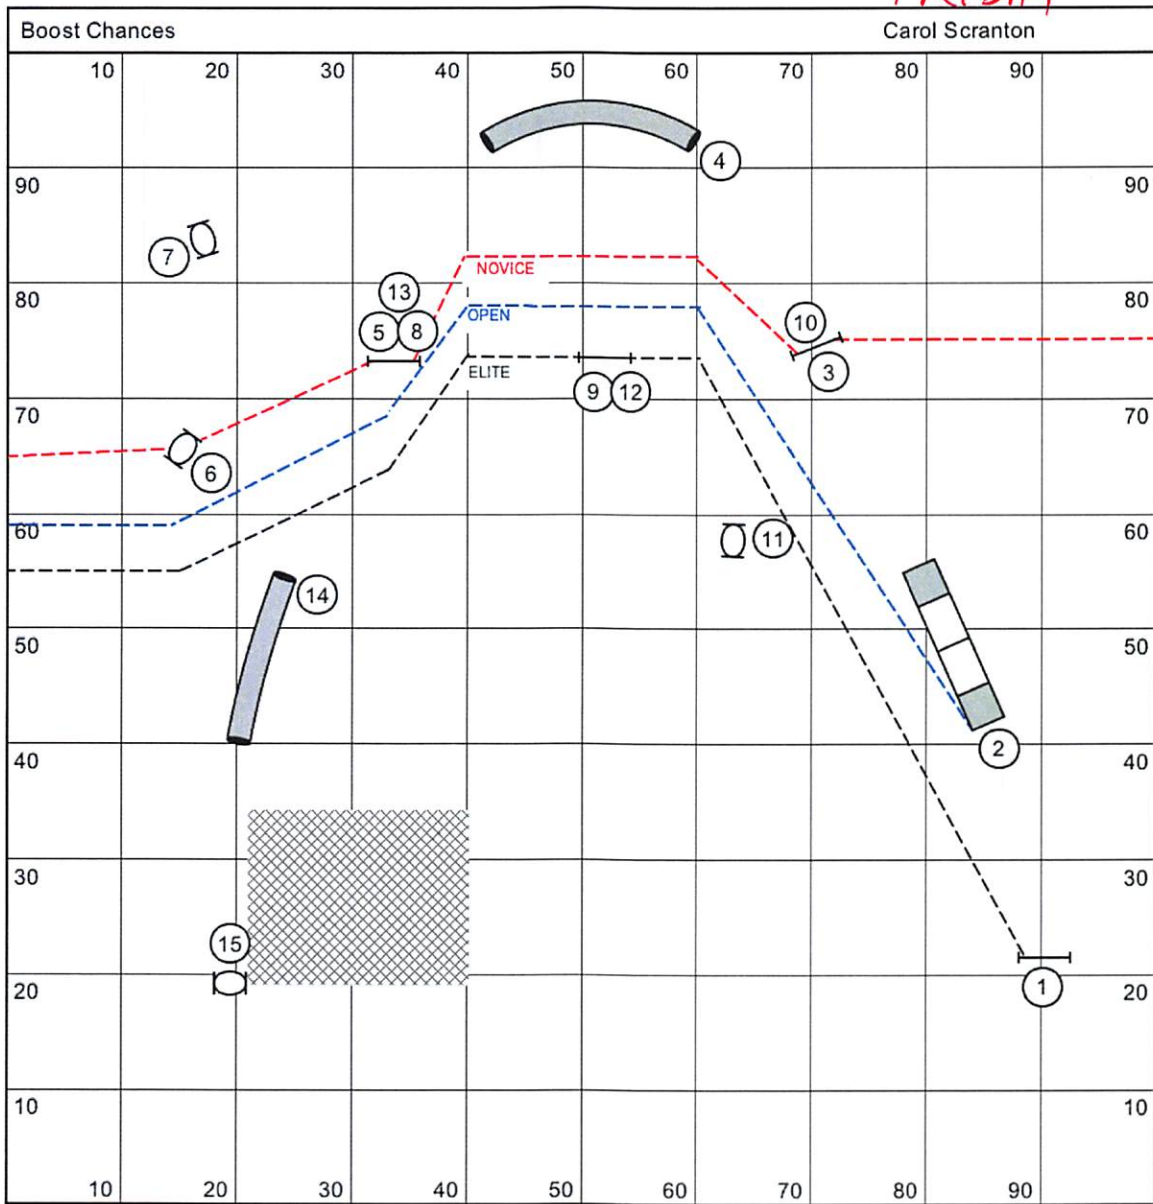

FRIDAY

FRIDAY

FRIDAY

FRIDAY

FRIDAY

FRIDAY

FRIDAY

Caulk Novice Regular 1						Scranton	
10	20	30	40	50	60	70	80
							
80							80
70							70
60							
50							50
40							
30							30
20							20
10							10
10	20	30	40	50	60	70	80