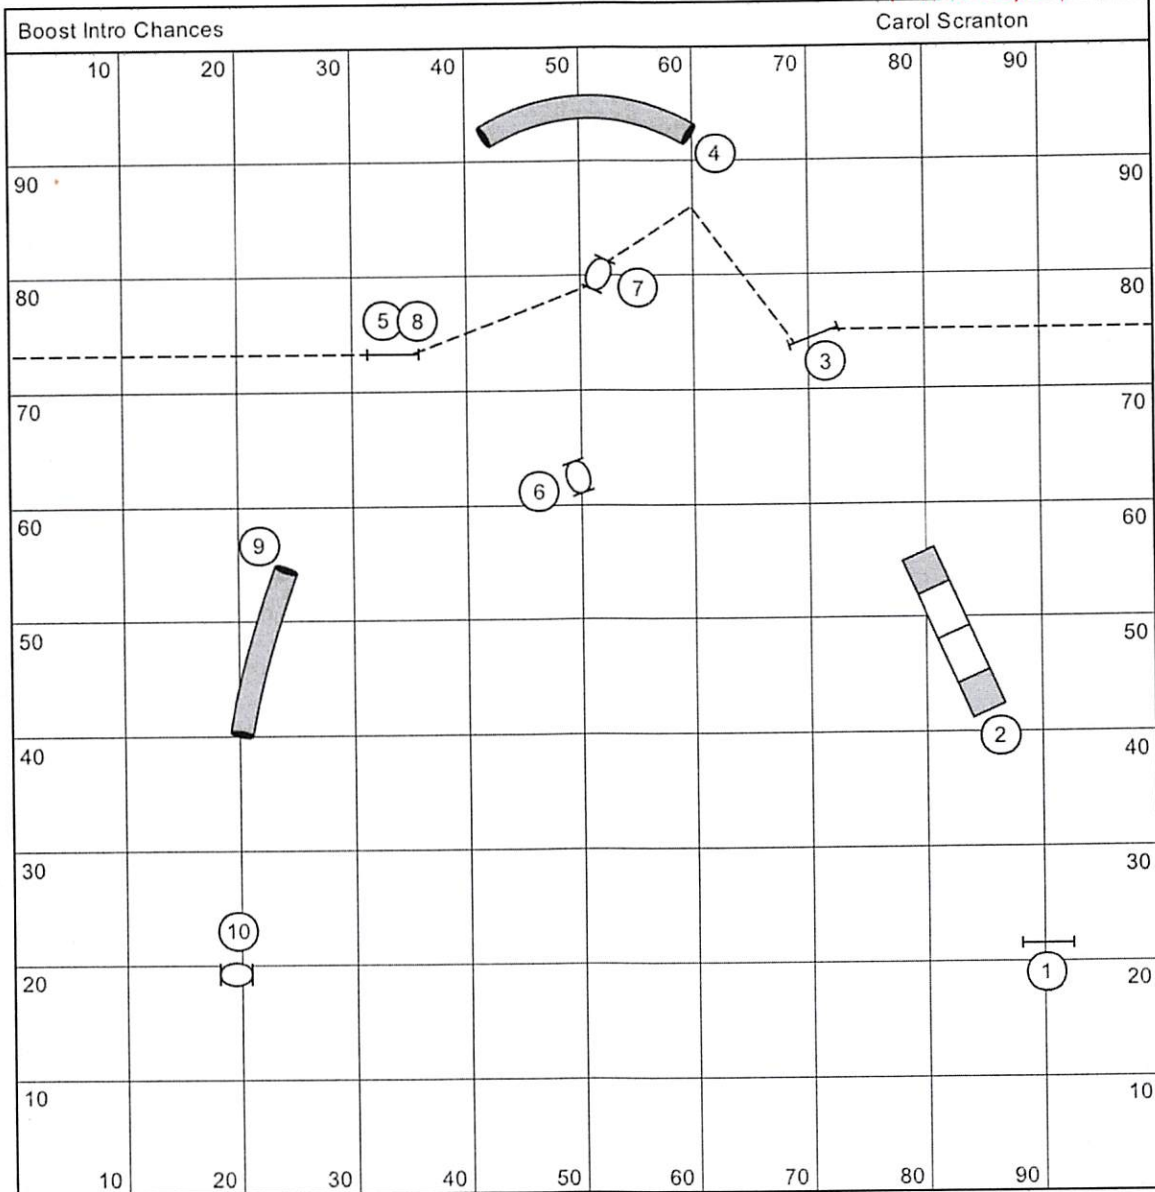

FRIDAY

FRIDAY

FRIDAY

FRIDAY

FRIDAY

FRIDAY

FRIDAY

Caulk Novice Regular 1						Scranton	
10	20	30	40	50	60	70	80
							
80							80
70							70
60							
50							50
40							
30							30
20							20
10							10
10	20	30	40	50	60	70	80