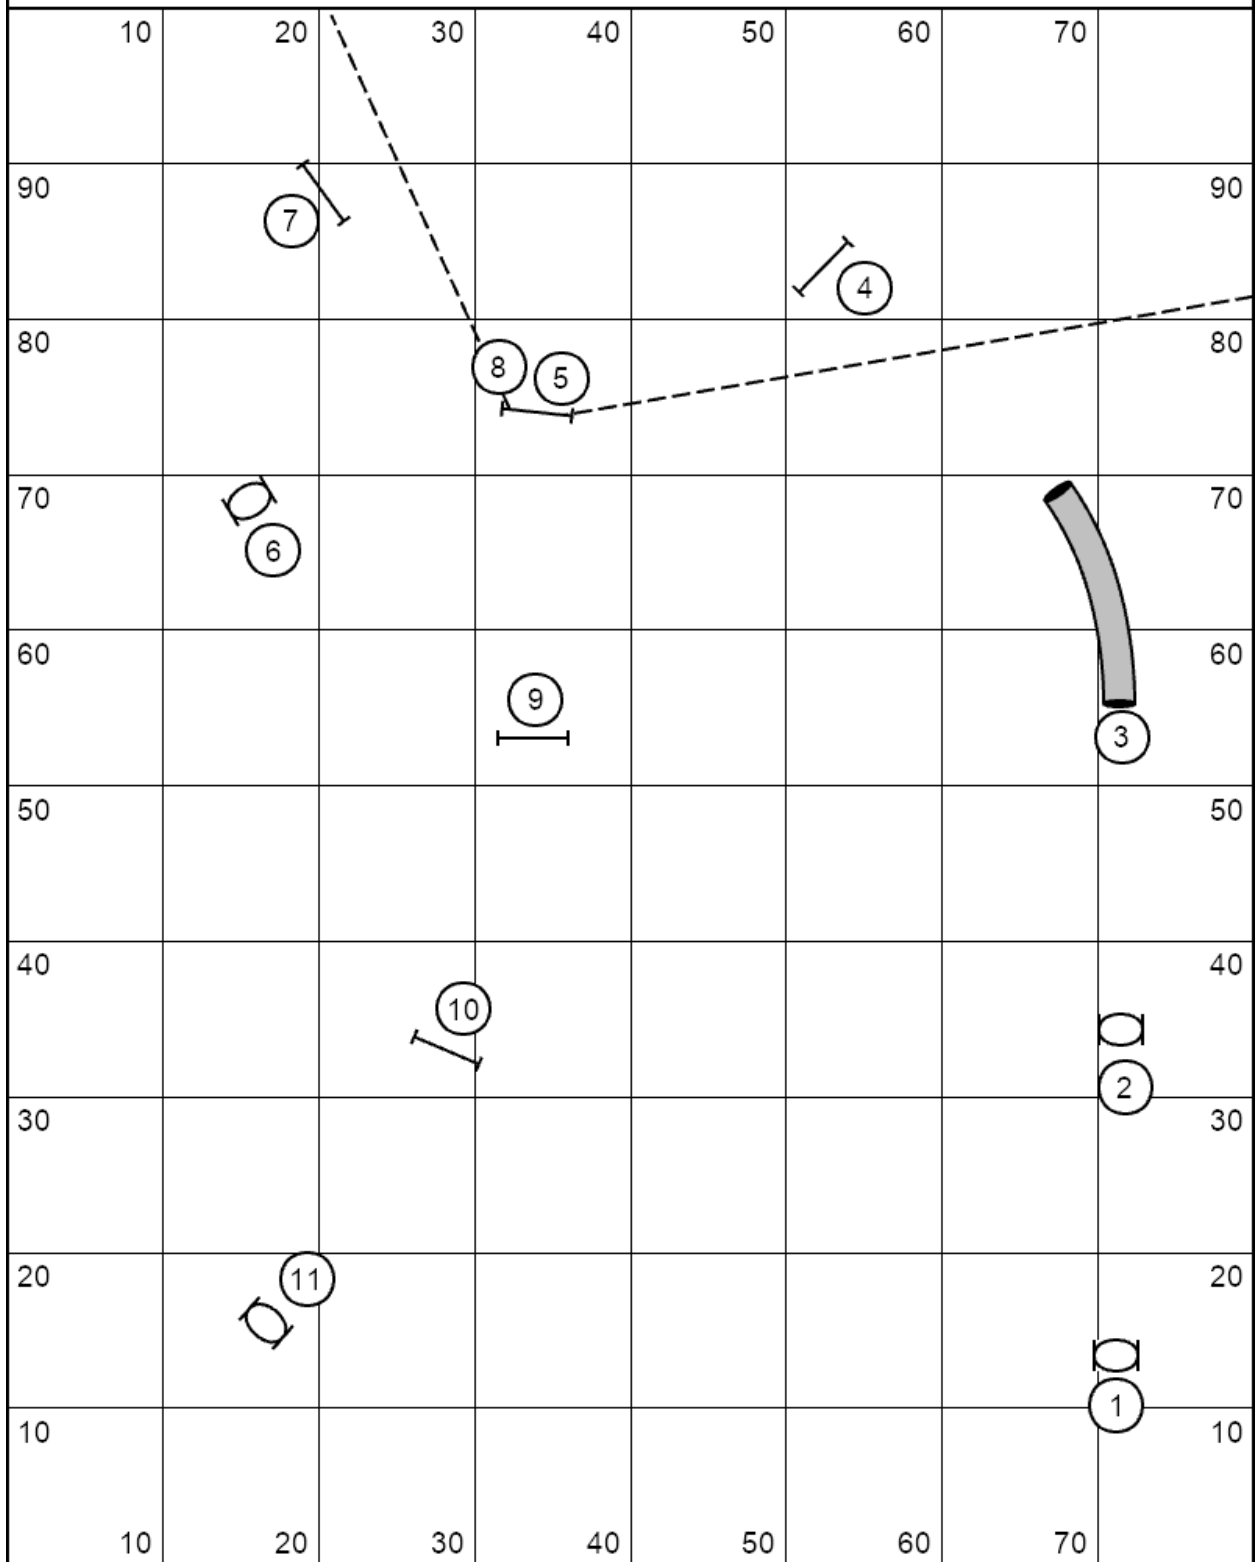

Shamrock Chances Intro

Designed by: B.Doyle