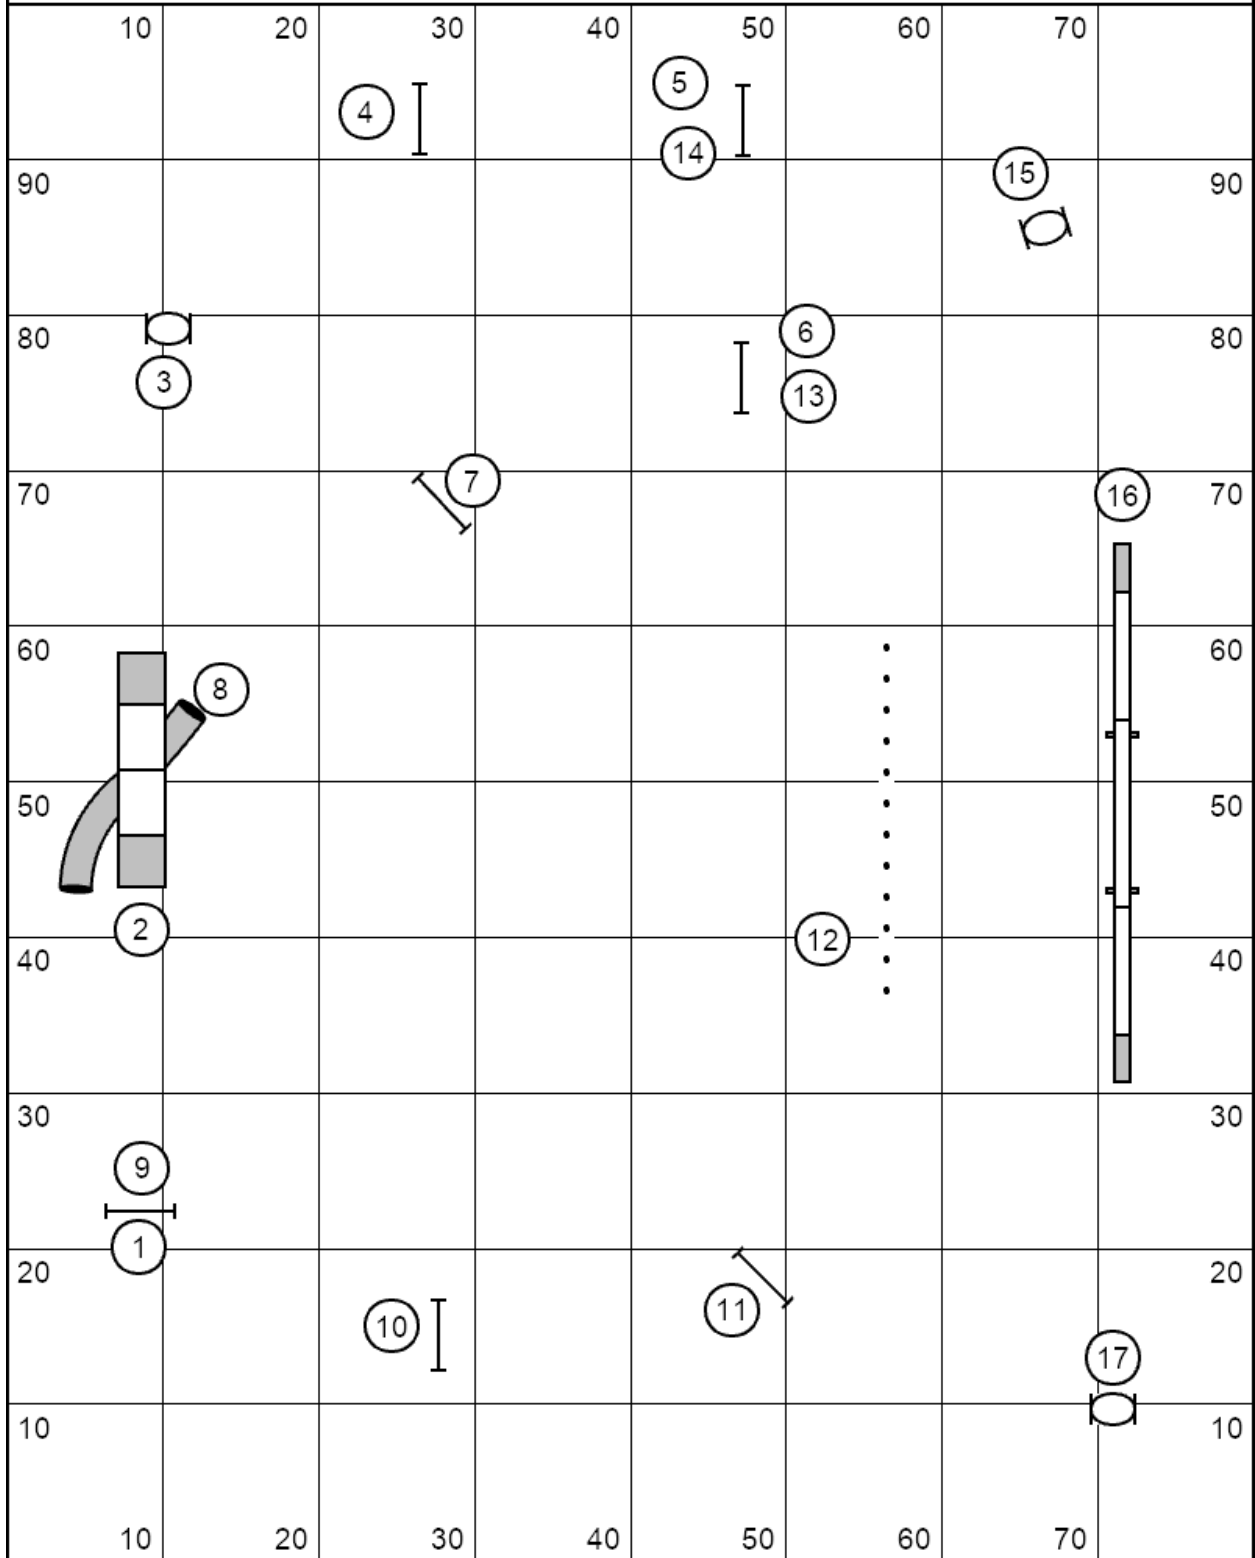

Shamrock Elite Regular Rd 2

Designed by: B.Doyle

Shamrock Open Regular Rd 1

Designed by: B.Doyle

Shamrock Intro Regular Rd 1

Designed by: B.Doyle

Shamrock Chances EON

Designed by: B.Doyle