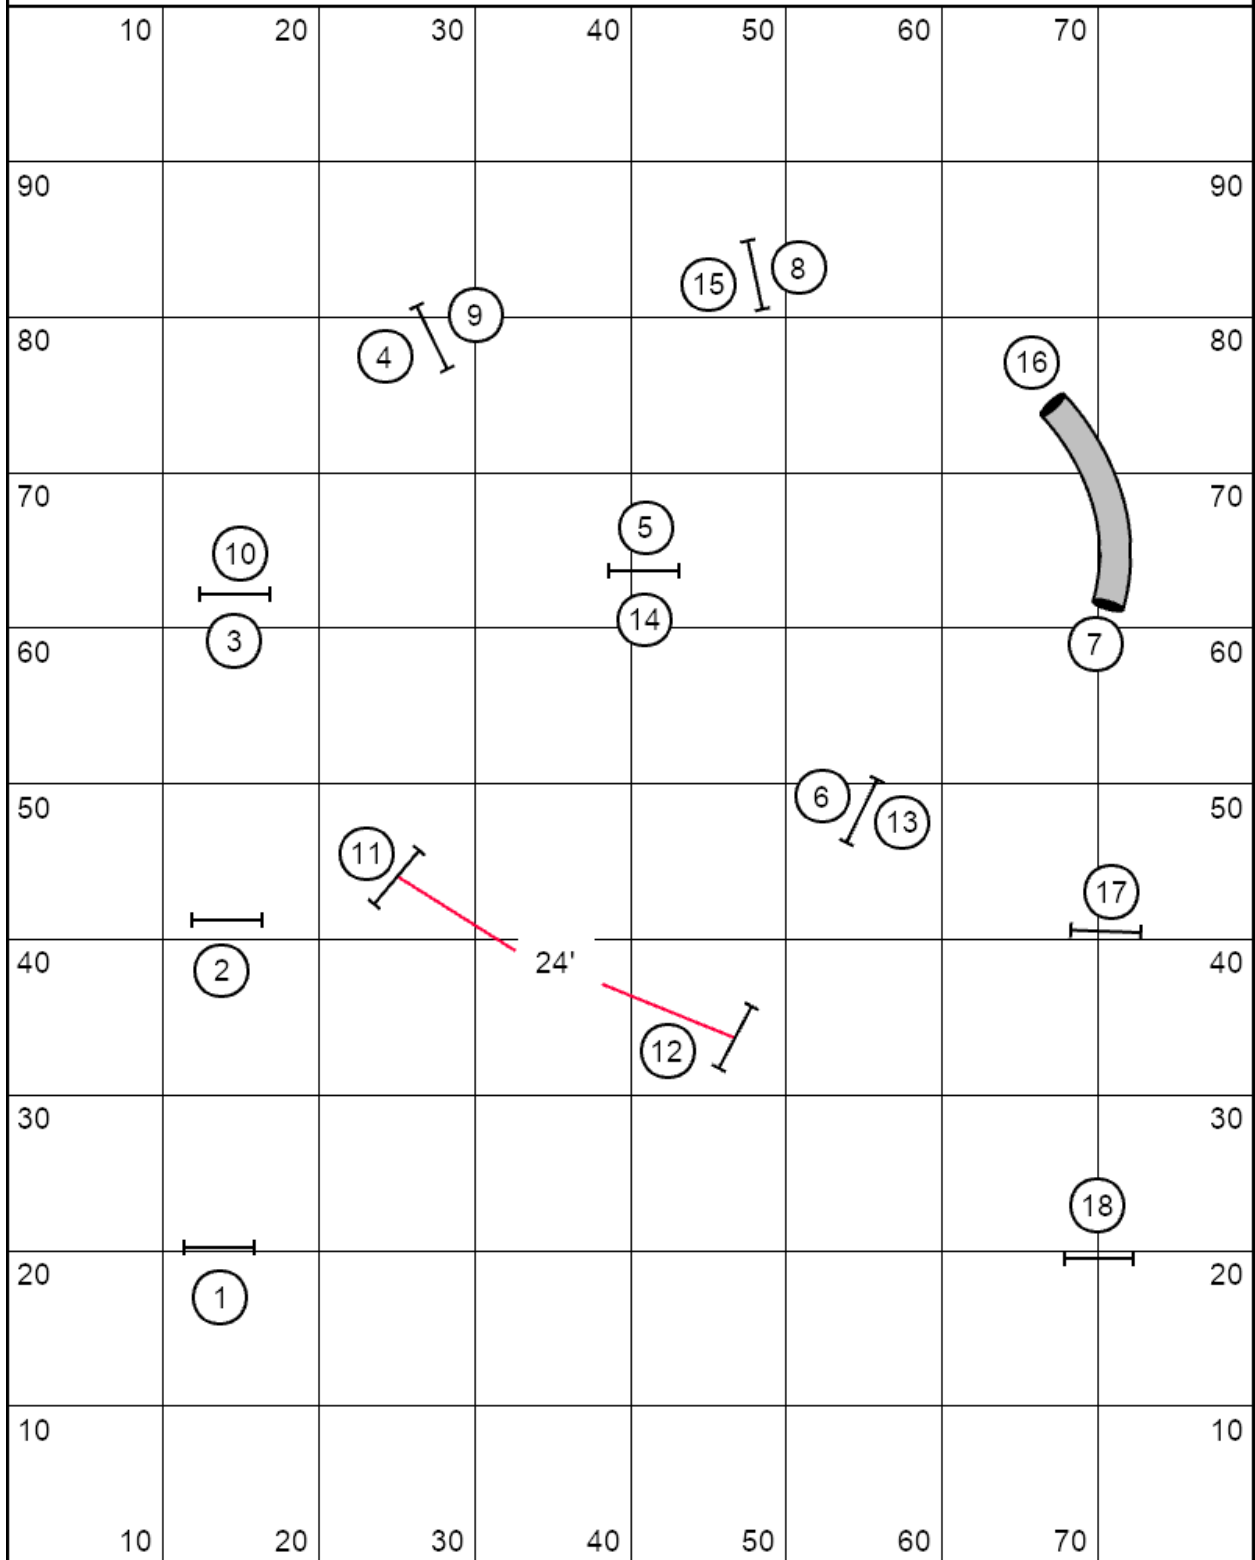

Shamrock Chances Intro

Designed by: B.Doyle

Shamrock Elite Jumpers

Designed by: B.Doyle

Shamrock Open Jumpers

Designed by: B.Doyle

Shamrock Novice Jumpers

Designed by: B.Doyle