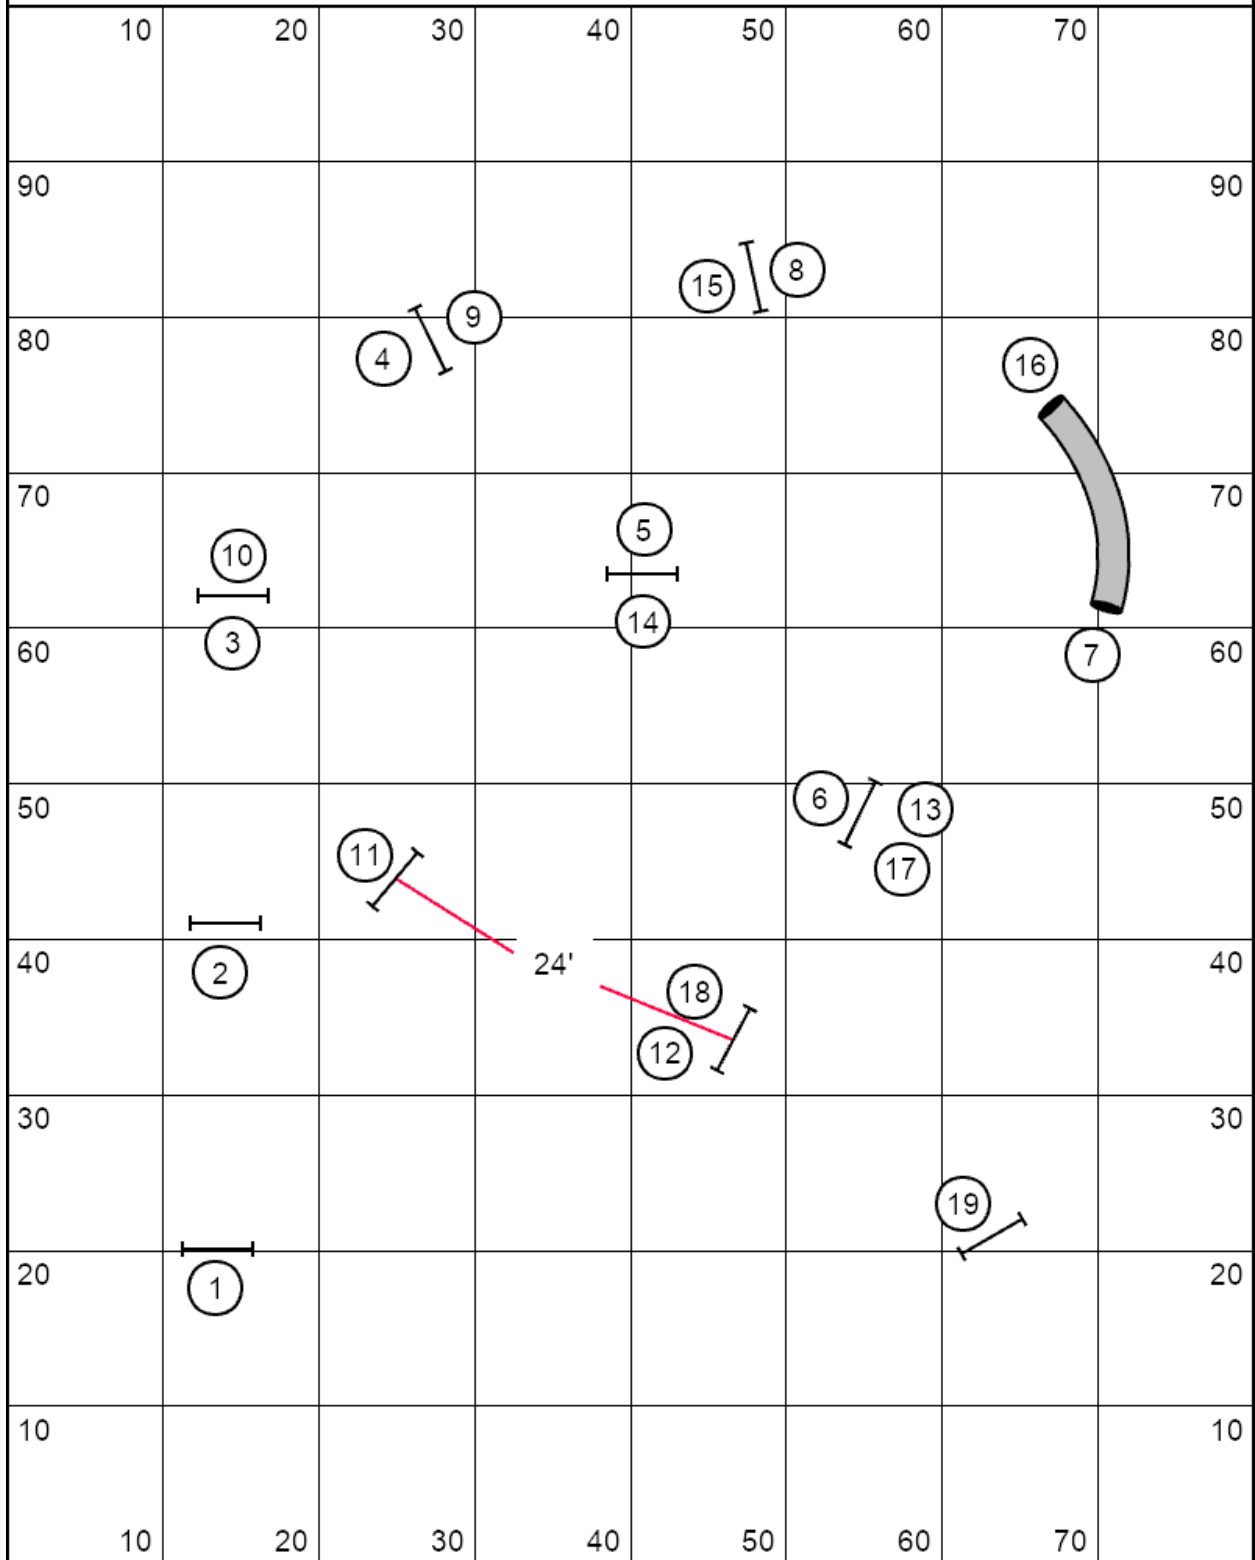

Shamrock Elite Jumpers

Designed by: B.Doyle