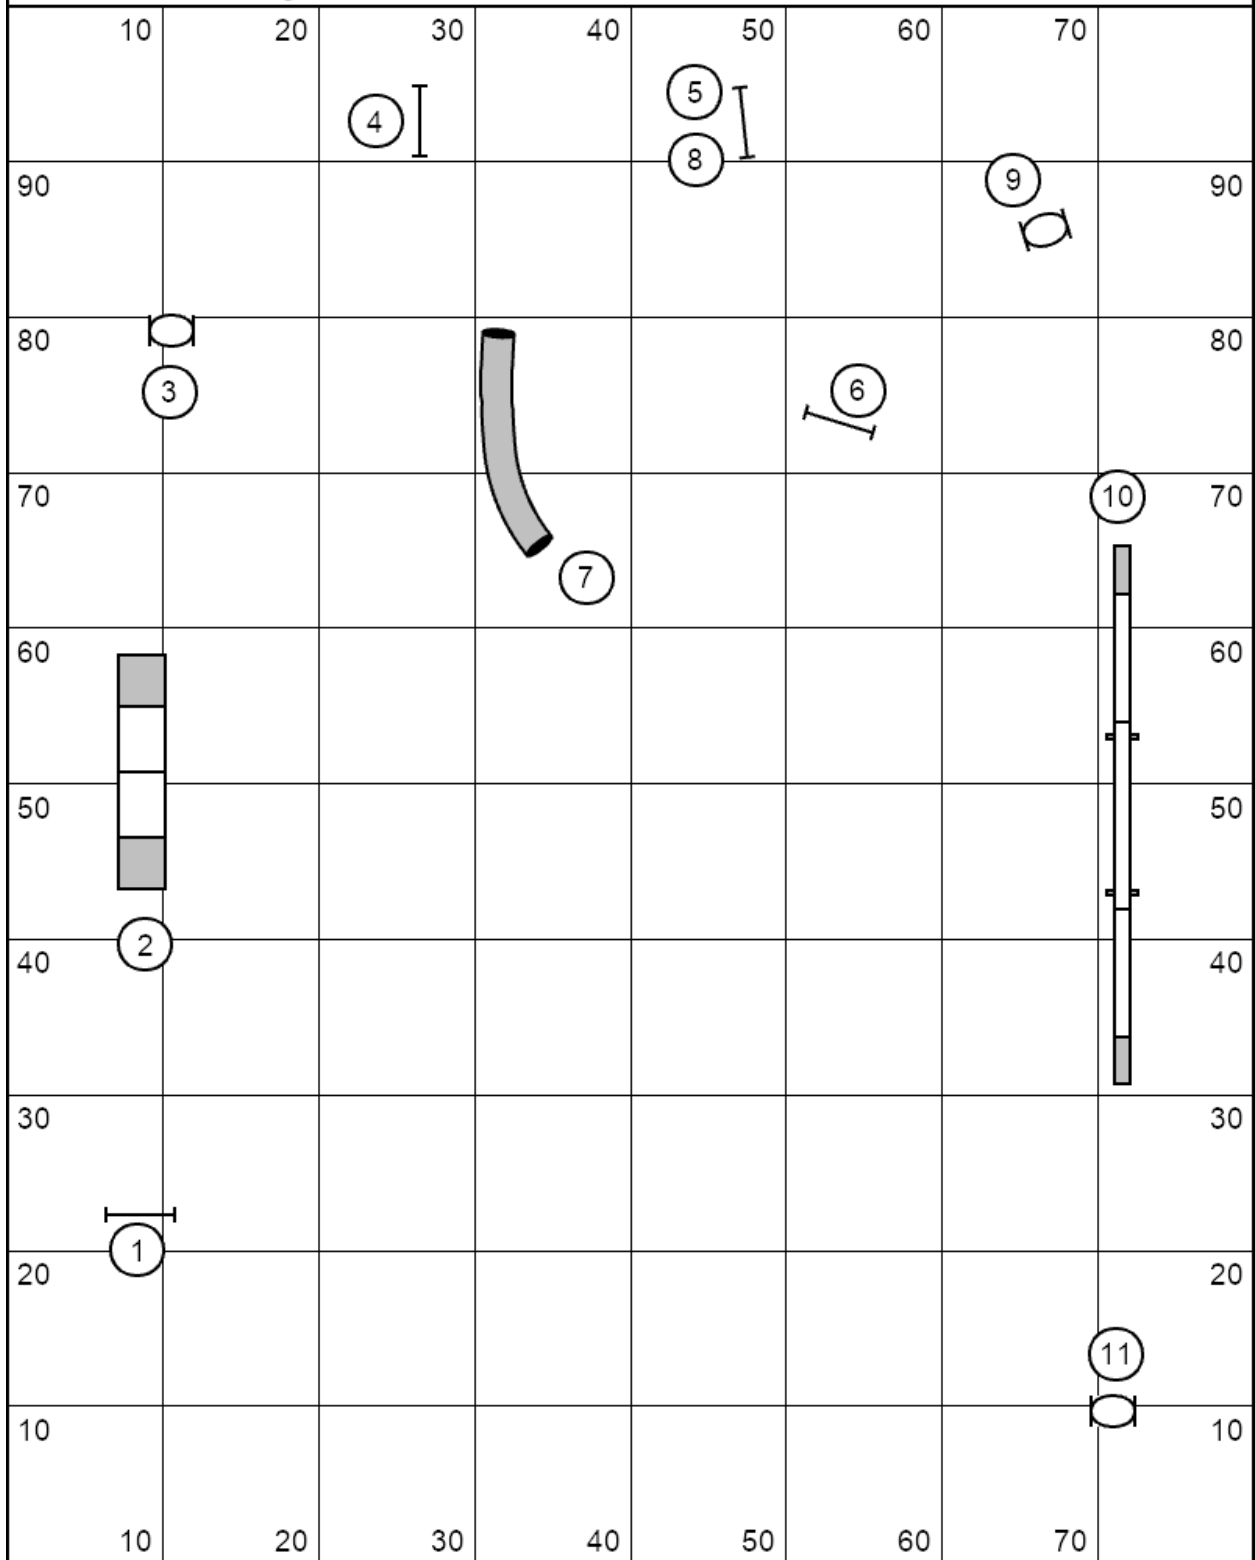

Shamrock Elite Regular Rd 2

Designed by: B.Doyle

Shamrock Open Regular Rd 1

Designed by: B.Doyle

Shamrock Intro Regular Rd 1

Designed by: B.Doyle

Shamrock Chances EON

Designed by: B.Doyle