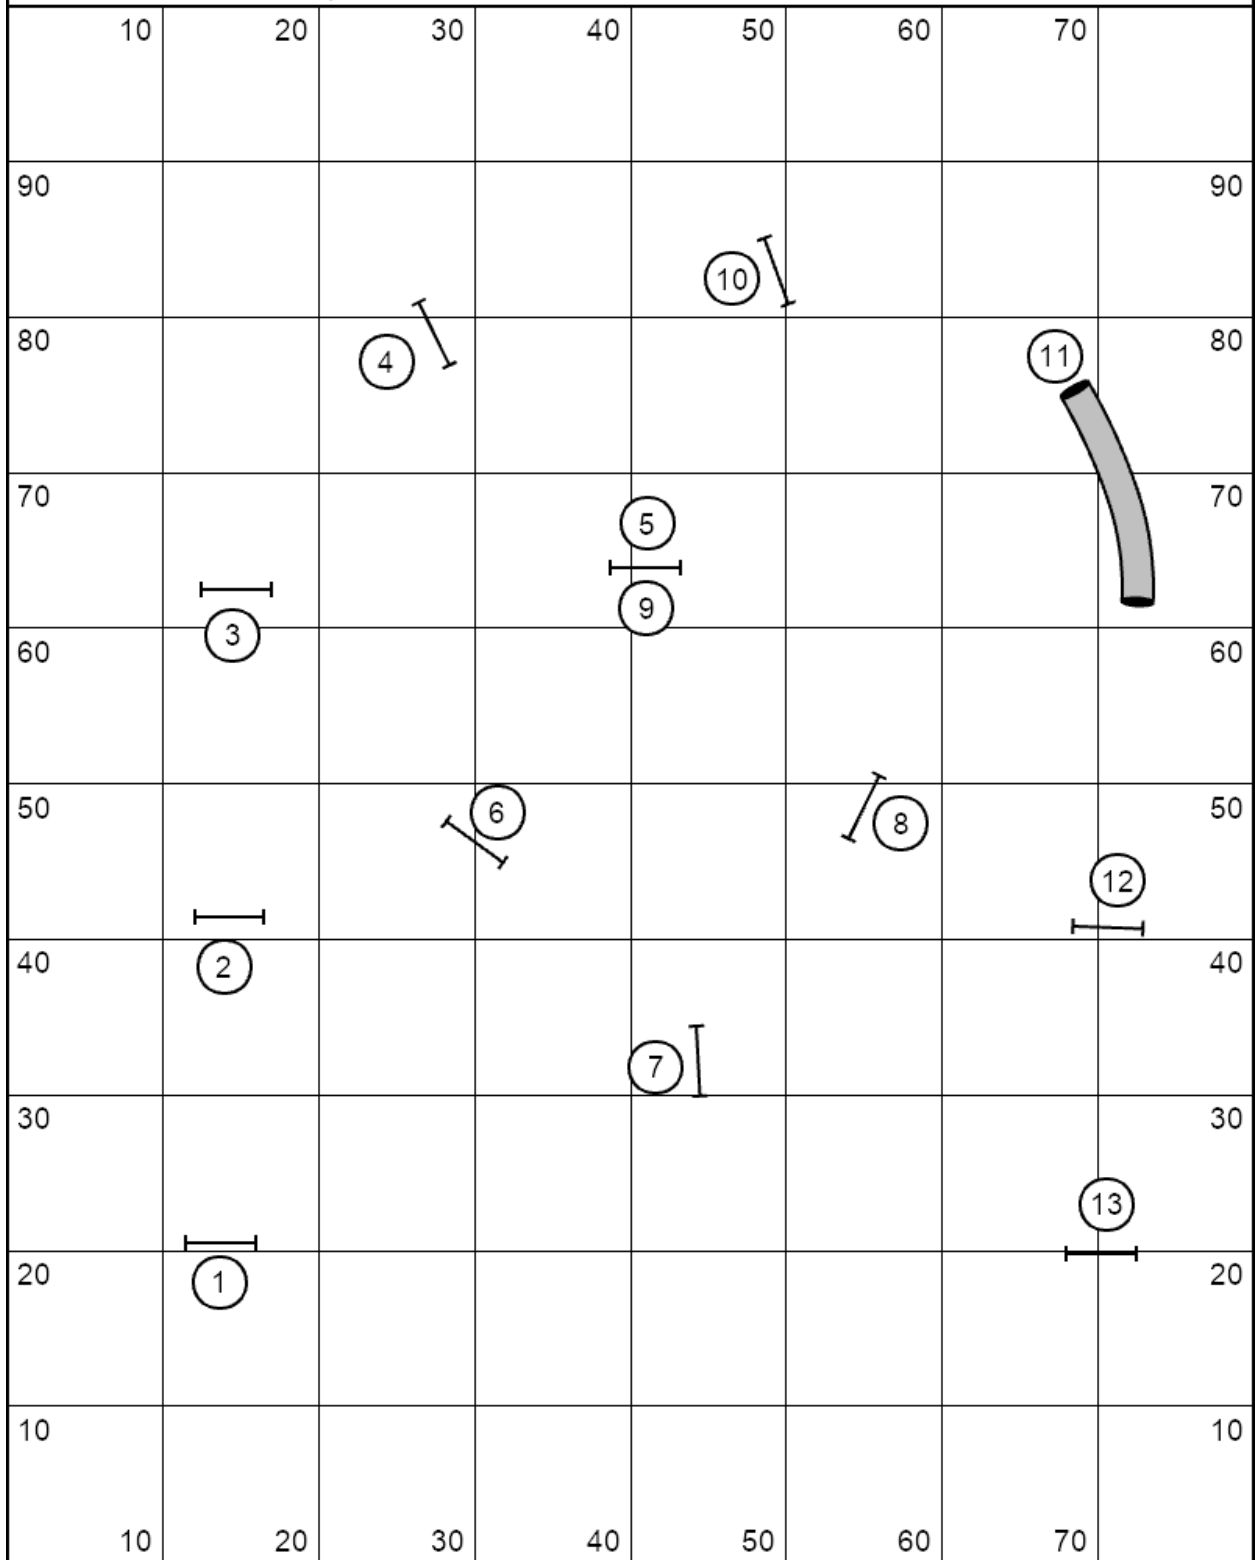

Shamrock Chances Intro

Designed by: B.Doyle

Shamrock Elite Jumpers

Designed by: B.Doyle

Shamrock Open Jumpers

Designed by: B.Doyle

Shamrock Novice Jumpers

Designed by: B.Doyle