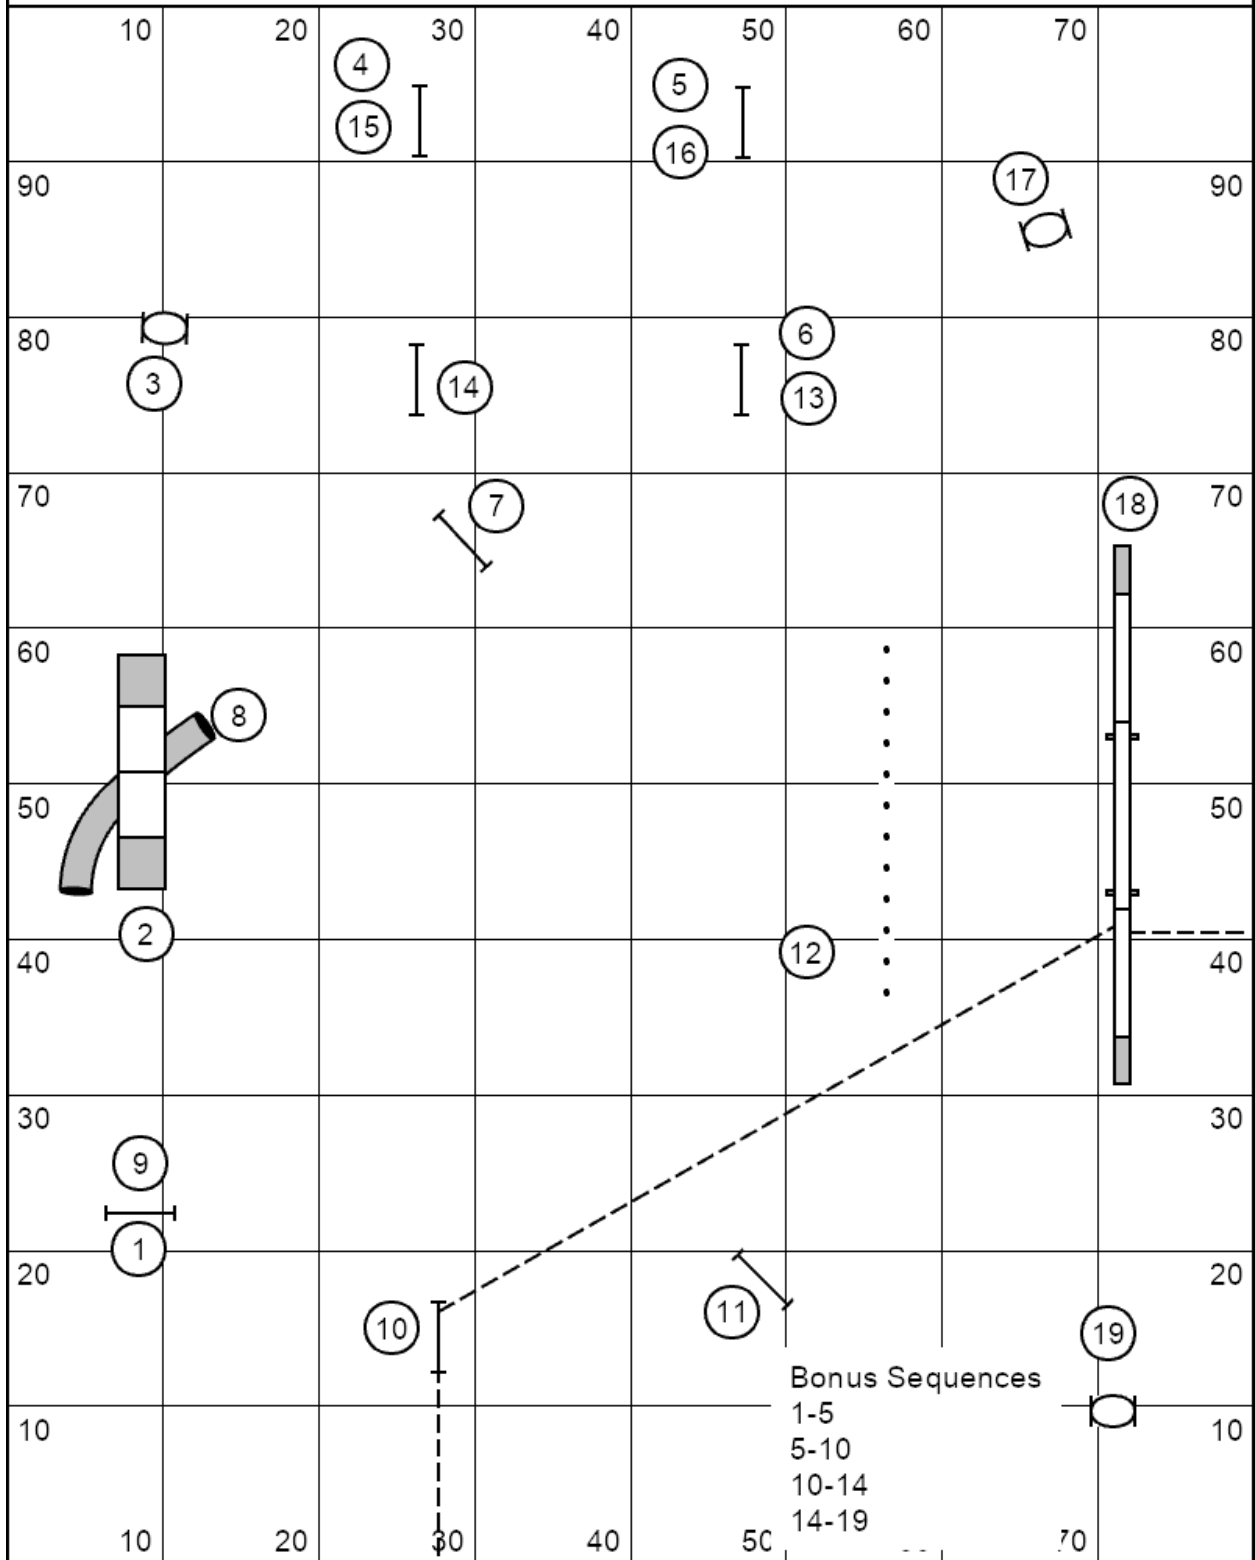

Shamrock Elite Regular Rd 2

Designed by: B.Doyle

Shamrock Open Regular Rd 1

Designed by: B.Doyle

Shamrock Intro Regular Rd 1

Designed by: B.Doyle

Shamrock Chances EON

Designed by: B.Doyle