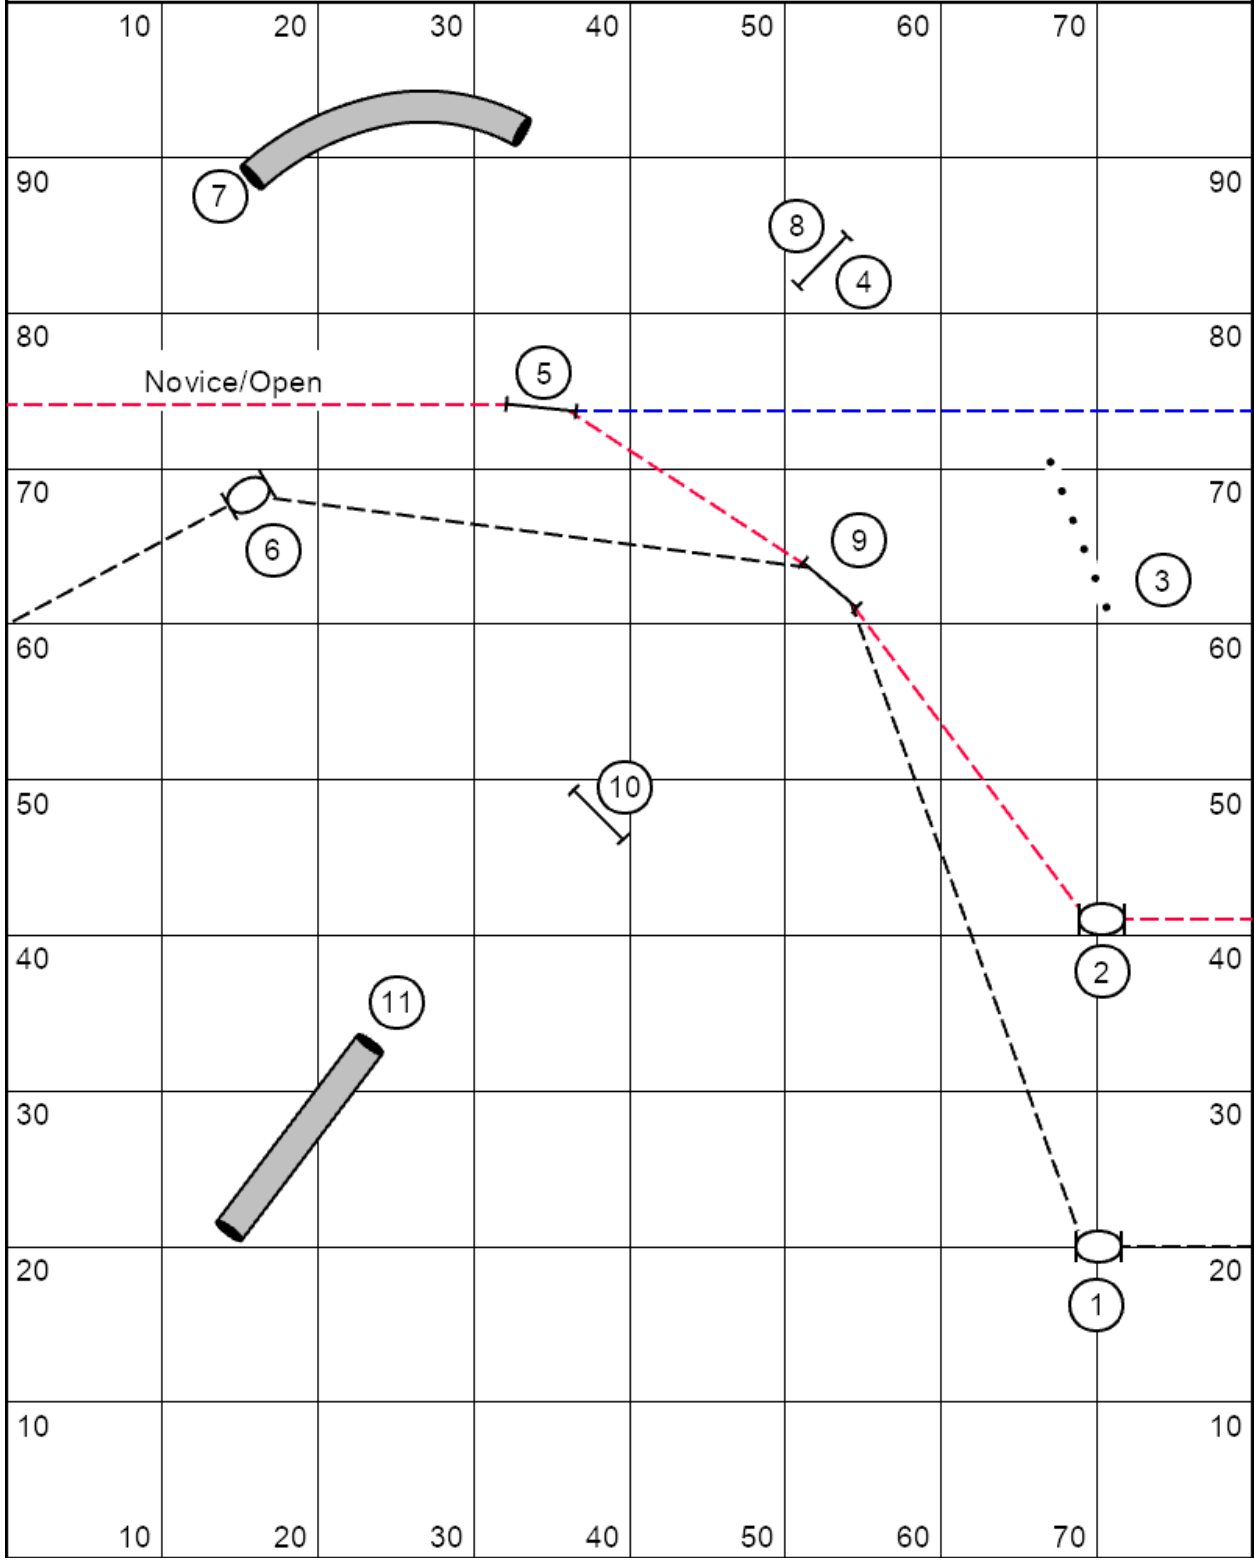

Shamrock Elite Regular Rd 2

Designed by: B.Doyle

Shamrock Open Regular Rd 1

Designed by: B.Doyle

Shamrock Intro Regular Rd 1

Designed by: B.Doyle

Shamrock Chances EON

Designed by: B.Doyle